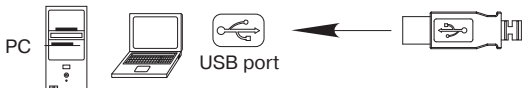

SPECIAL FEATURES

- High-precision optical technology
- Effective on most surfaces
- The stylish ergonomic design
- Resolution 800 dpi
- USB interface
- Drivers installation not required for Windows XP/Vista/7/8
- Natural shape of mouse comfortable for hand

SYSTEM REQUIREMENTS

- Windows XP/Vista/7/8, Mac OS 10.4 or higher, Linux.
- Free USB port.

INSTALLATION

- Connect the mouse to an available USB-port of your PC.
- Installation of mouse is automatic after its connection to USB port of PC.