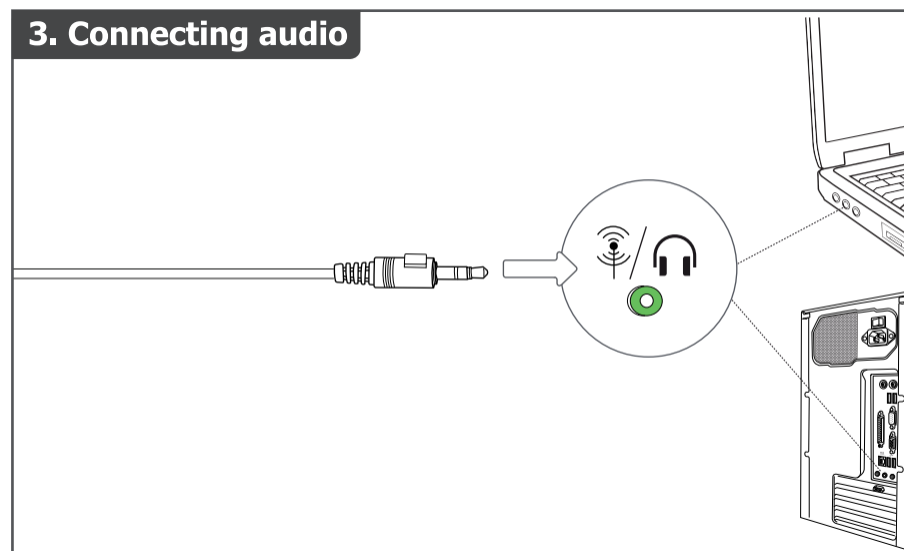

Trust

Subwoofer speaker set

AVORA 2.1

1. Connecting

2. Connecting power

3. Connecting audio

4. Installation - Windows 10/8/7/Vista/XP

Only for Windows 8