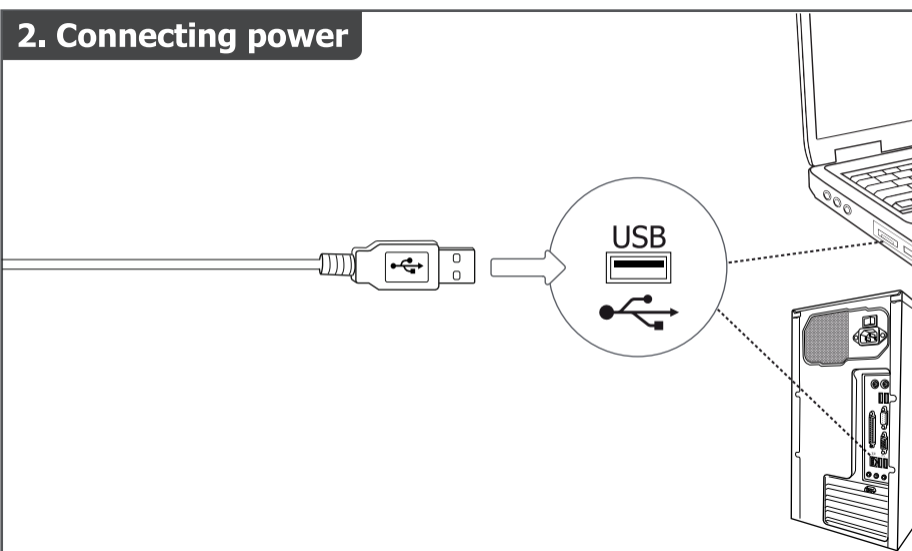

Trust

Subwoofer speaker set

AVORA 2.1

1. Connecting

2. Connecting power

3. Connecting audio

4. Installation - Windows 10/8/7/Vista/XP

Only for Windows 8