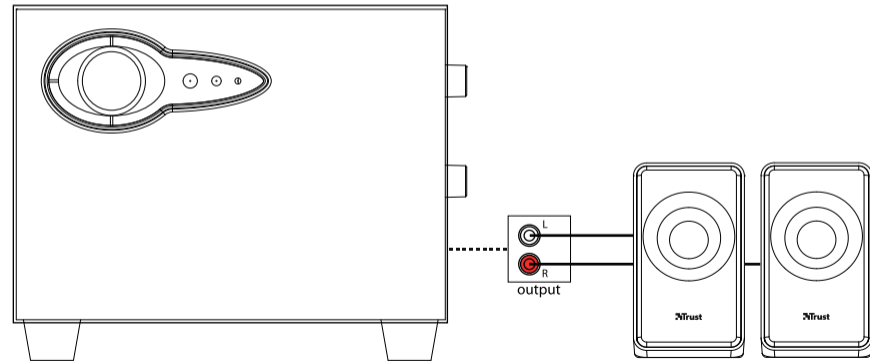

Trust

Subwoofer speaker set

AVORA 2.1

1. Connecting

2. Connecting power

3. Connecting audio

4. Installation - Windows 10/8/7/Vista/XP

Only for Windows 8