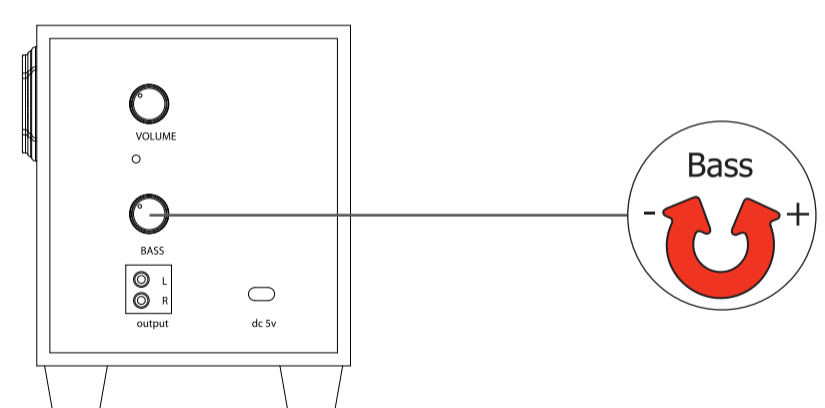

6. Bass control