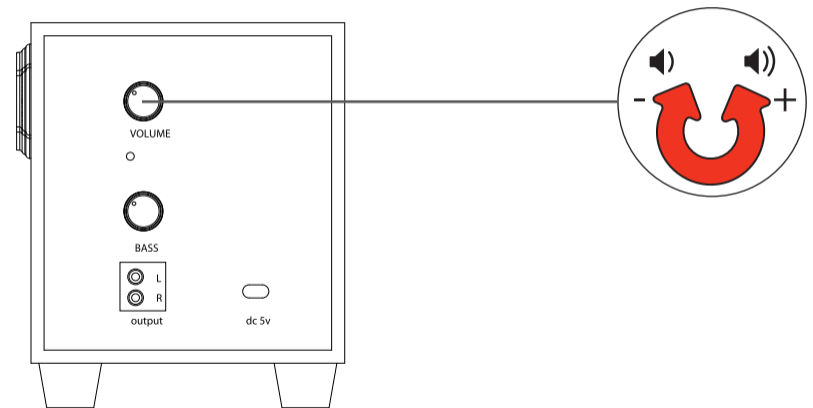

5. Volume control