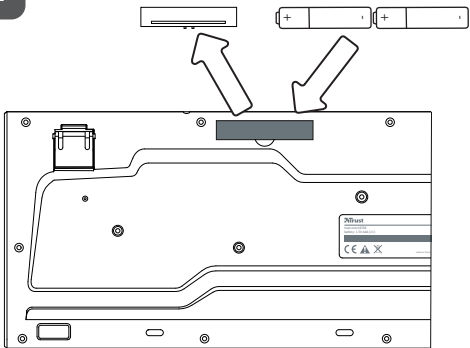

i

● ● ● ● ● =  (Battery empty)

● = **1** (Num-lock on)

● = **1** (Num-lock off)

Frequently asked questions

www.trust.com/18768/faq

© 2011-11-08 Trust International B.V. All rights reserved.

 Trust

Quick Installation Guide

NOLA Wireless Keyboard & Mouse

1

2

3

i