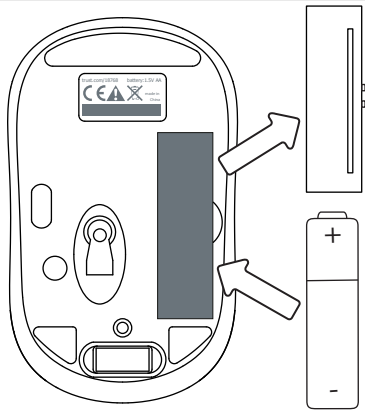

i

● ● ● ● ● =  (Battery empty)

● = **1** (Num-lock on)

● = **1** (Num-lock off)

Frequently asked questions

www.trust.com/18768/faq

© 2011-11-08 Trust International B.V. All rights reserved.

 Trust

Quick Installation Guide

NOLA Wireless Keyboard & Mouse

1

2

3

i