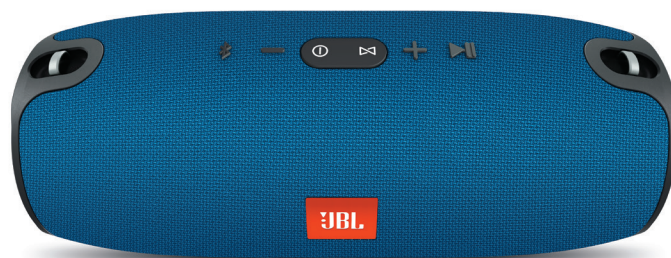

## Powerful sound, now transportable.

JBL Xtreme is the ultimate portable Bluetooth speaker that effortlessly delivers earth-shaking, powerful stereo sound by incorporating four active transducers and two visible JBL Bass Radiators. Packing a massive rechargeable 10,000mAh Li-ion battery that supports up to 15 hours of playtime and dual USB charge out, this speaker easily keeps your music and your devices going for as long as you need them to. You can trust JBL Xtreme to bring the excitement wherever you need it – whether indoors or outdoors, poolside party or backyard barbeque – with its splashproof fabric design that’s available in black, blue, or red. It also features a noise and echo cancelling speakerphone for clear conference calls, and JBL Connect that can wirelessly link multiple JBL Connect enabled speakers together to amplify the listening experience.

## Features

- ▶ Wireless Bluetooth Streaming
- ▶ High-capacity 10,000mAh Rechargeable Battery
- ▶ Speakerphone
- ▶ Splashproof
- ▶ JBL Connect
- ▶ Lifestyle Material
- ▶ JBL Bass Radiator

# XTREME

Portable Bluetooth Speaker

### Wireless Bluetooth Streaming

Wirelessly connect up to 3 smartphones or tablets to the speaker and take turns playing earth-shaking, powerful stereo sound.