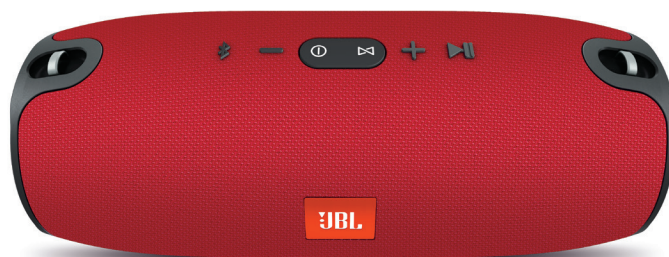

# XTREME

Portable Bluetooth Speaker

## Powerful sound, now transportable.

JBL Xtreme is the ultimate portable Bluetooth speaker that effortlessly delivers earth-shaking, powerful stereo sound by incorporating four active transducers and two visible JBL Bass Radiators. Packing a massive rechargeable 10,000mAh Li-ion battery that supports up to 15 hours of playtime and dual USB charge out, this speaker easily keeps your music and your devices going for as long as you need them to. You can trust JBL Xtreme to bring the excitement wherever you need it – whether indoors or outdoors, poolside party or backyard barbeque – with its splashproof fabric design that’s available in black, blue, or red. It also features a noise and echo cancelling speakerphone for clear conference calls, and JBL Connect that can wirelessly link multiple JBL Connect enabled speakers together to amplify the listening experience.

## Features

- ▶ Wireless Bluetooth Streaming
- ▶ High-capacity 10,000mAh Rechargeable Battery
- ▶ Speakerphone
- ▶ Splashproof
- ▶ JBL Connect
- ▶ Lifestyle Material
- ▶ JBL Bass Radiator