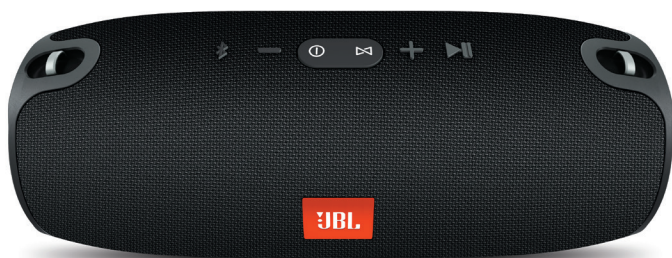

# XTREME

Portable Bluetooth Speaker

## Powerful sound, now transportable.

JBL Xtreme is the ultimate portable Bluetooth speaker that effortlessly delivers earth-shaking, powerful stereo sound by incorporating four active transducers and two visible JBL Bass Radiators. Packing a massive rechargeable 10,000mAh Li-ion battery that supports up to 15 hours of playtime and dual USB charge out, this speaker easily keeps your music and your devices going for as long as you need them to. You can trust JBL Xtreme to bring the excitement wherever you need it – whether indoors or outdoors, poolside party or backyard barbeque – with its splashproof fabric design that’s available in black, blue, or red. It also features a noise and echo cancelling speakerphone for clear conference calls, and JBL Connect that can wirelessly link multiple JBL Connect enabled speakers together to amplify the listening experience.

## Features

- ▶ Wireless Bluetooth Streaming
- ▶ High-capacity 10,000mAh Rechargeable Battery
- ▶ Speakerphone
- ▶ Splashproof
- ▶ JBL Connect
- ▶ Lifestyle Material
- ▶ JBL Bass Radiator