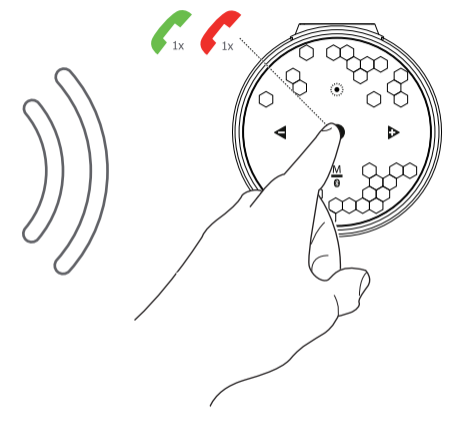

4. Phone call

5. MP3 Player

USB

CARD

SD card: MicroSD, MicroSDHC
Format: FAT32
File Format: MP3, WMA, WAV
Max Songs: 65500

6. Wired - setup

AUX

FAQ