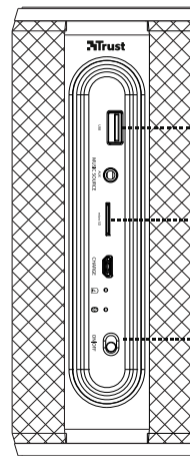

4. Phone call

5. MP3 Player

USB

CARD

SD card: MicroSD, MicroSDHC
Format: FAT32
File Format: MP3, WMA, WAV
Max Songs: 65500

6. Wired - setup

AUX

FAQ