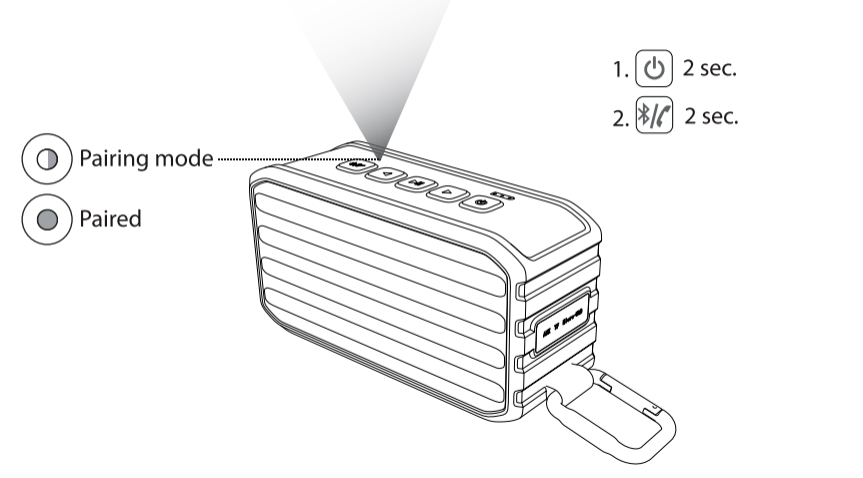

Trust International BV, Laan van Barcelona 600 3317DD, Dordrecht (NL)
© 21-07-2014 Trust All rights reserved.

Trust
URBAN

Quick Installation Guide
Veltus - Outdoor speaker

1. Charging

2. Wireless - setup 1/2

3. Wireless - setup 2/2

4. Play music wireless