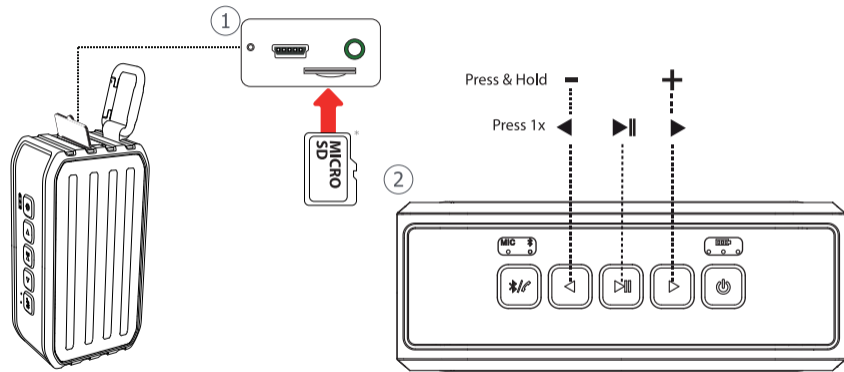

5. Play music SD-card

Supported Filetypes: MP3, WMA, WAV, FLAC, APE
Supported cards: Micro-SD/SDHC Format: FAT32

*not included

6. Wired - setup

7. Phone call

8. Reset speaker

FAQ

Frequently asked questions
<http://www.trust.com/20889/faq>

Trust International BV, Laan van Barcelona 600 3317DD, Dordrecht (NL)
© 21-07-2014 Trust All rights reserved.

Trust
URBAN

Quick Installation Guide
Veltus - Outdoor speaker

1. Charging

2. Wireless - setup 1/2