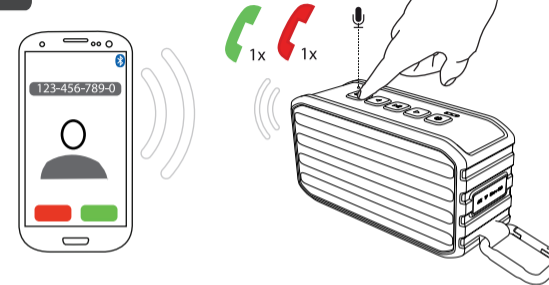

5. Play music SD-card

Supported Filetypes: MP3, WMA, WAV, FLAC, APE
Supported cards: Micro-SD/SDHC Format: FAT32

*not included

6. Wired - setup

7. Phone call

8. Reset speaker

FAQ

Frequently asked questions
<http://www.trust.com/20889/faq>