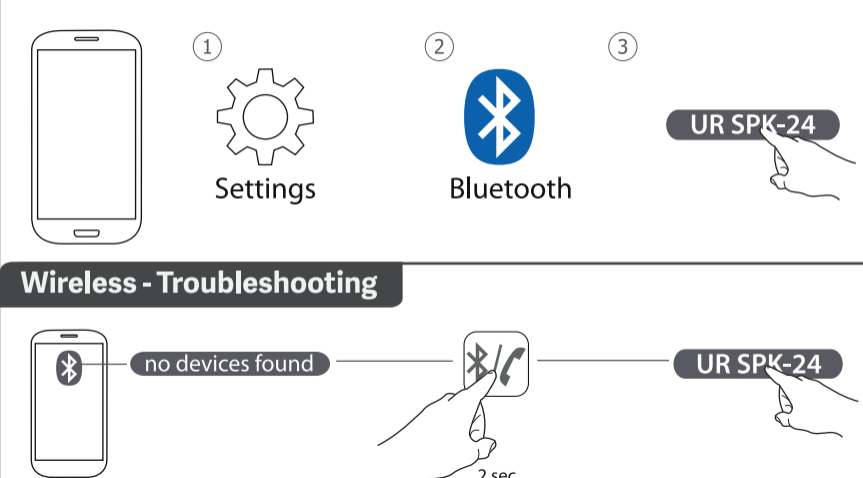

Trust International BV, Laan van Barcelona 600 3317DD, Dordrecht (NL)
© 21-07-2014 Trust All rights reserved.

Trust
URBAN

Quick Installation Guide
Veltus - Outdoor speaker

1. Charging

2. Wireless - setup 1/2

3. Wireless - setup 2/2

4. Play music wireless