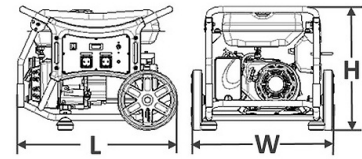

Alternator		
Voltage regulation system		AVR

Dimensional data		
Length	(L) mm	680
Width	(W) mm	602
Height	(H) mm	523
Dry weight	kg	49
Carton box dimension LxWxH	mm	685x505x520

Autonomy		
Fuel tank capacity		17
Fuel consumption 50%	l/h	1.04
Running time 50%	h	16.3