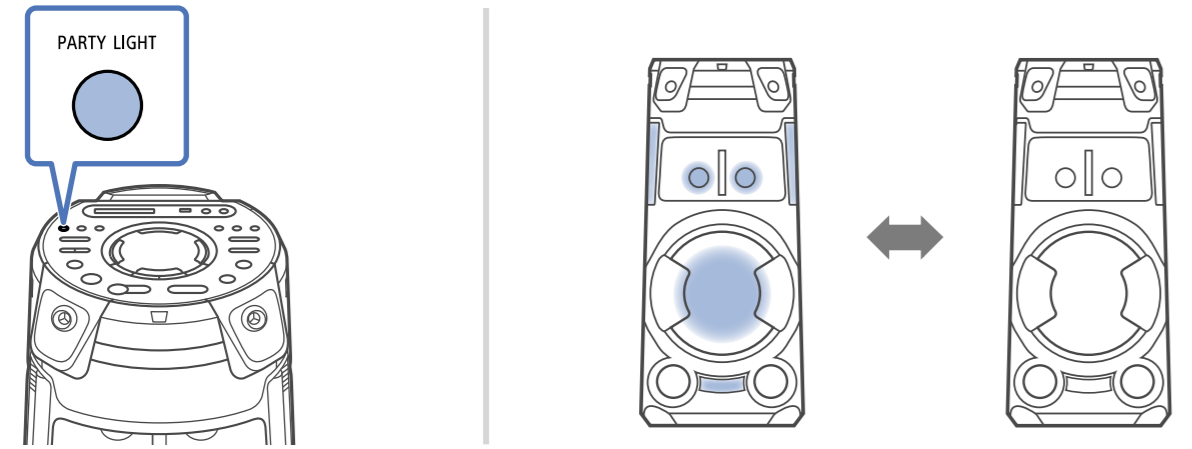

1

2

3

MHC-V43D

Android / iPhone

<https://www.sony.net/smcapp/>

Sony Music Center

Fiestable