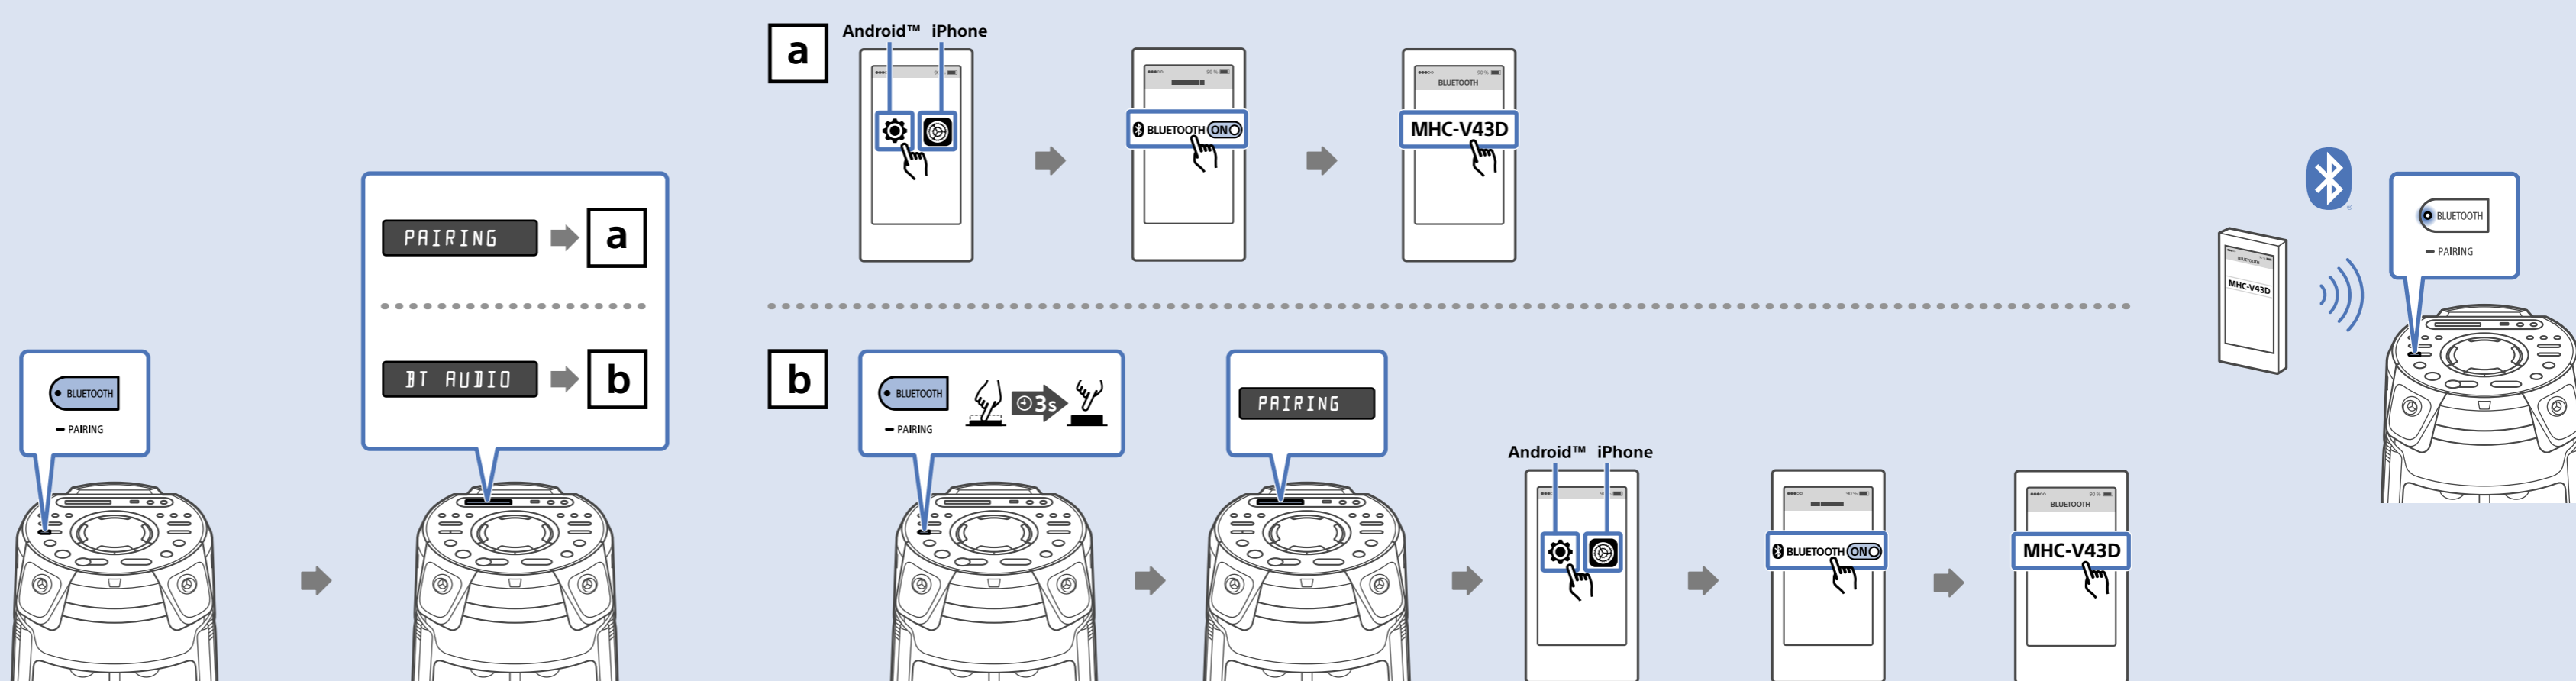

1

2

3

MHC-V43D

Android / iPhone

<https://www.sony.net/smcapp/>

Sony Music Center

Fiestable