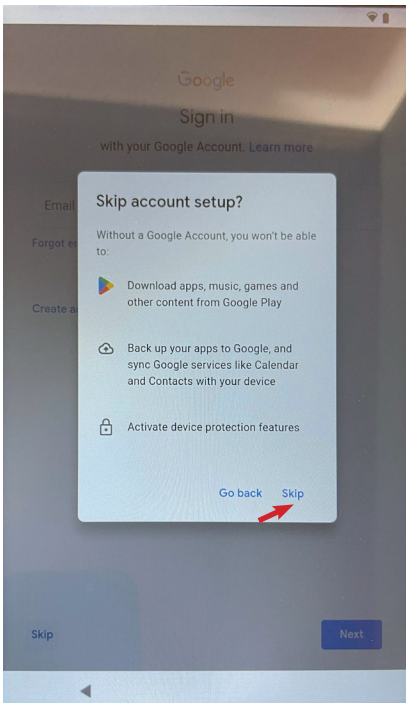

Click «Skip»

10