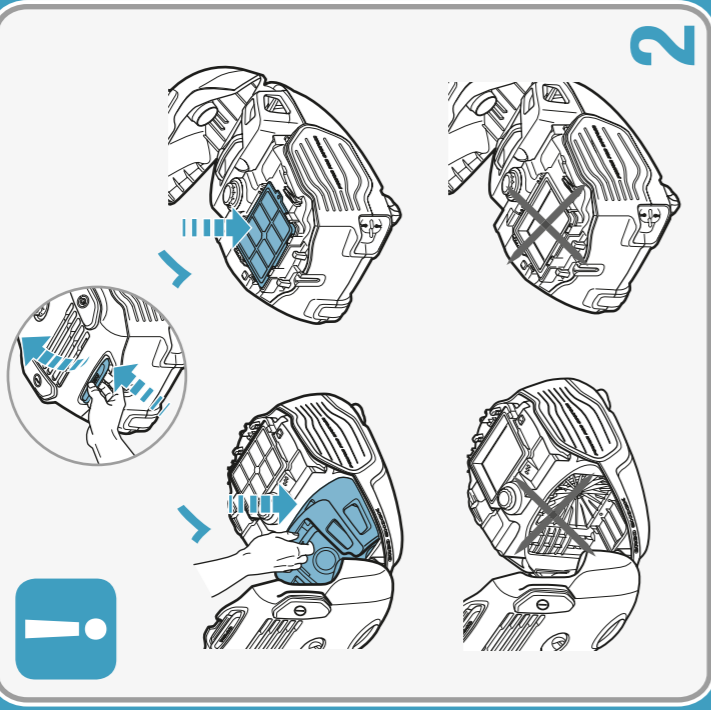

Electrolux

POWERFORCE

support.emea@electrolux.com