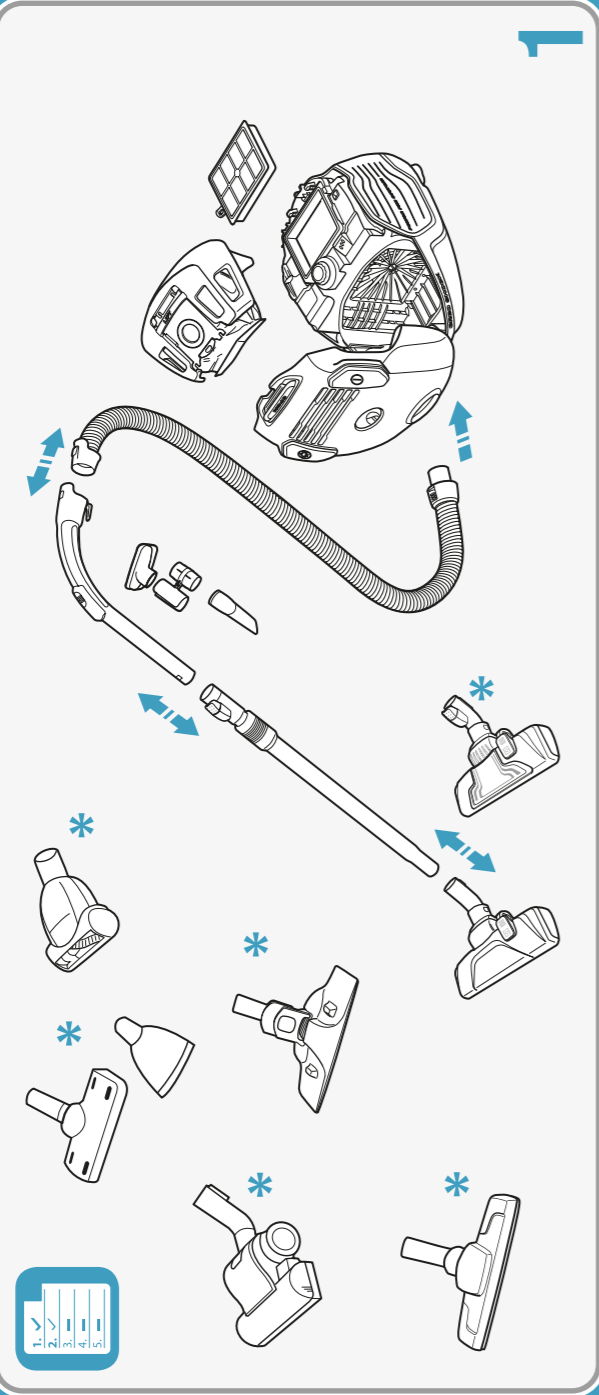

Electrolux

POWERFORCE

support.emea@electrolux.com