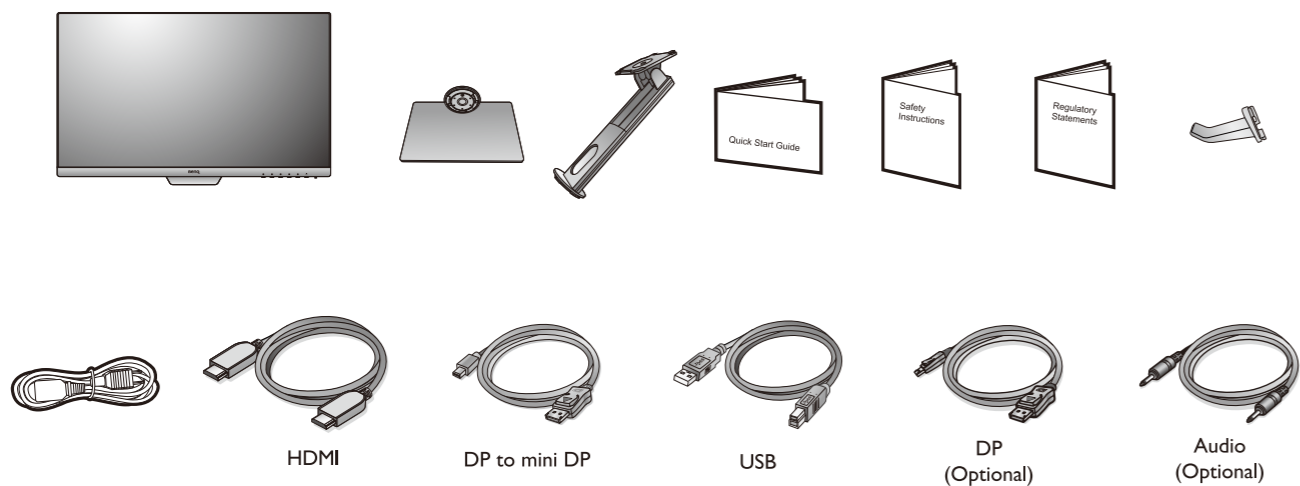

LCD Monitor Quick Start Guide

DesignVue Designer Monitor | PD Series

DN:PD250-EQ-V1

© 2022 BenQ Corporation. All rights reserved. Rights of modification reserved.

The terms HDMI, HDMI High-Definition Multimedia Interface, HDMI Trade Dress and the HDMI Logos are trademarks or registered trademarks of HDMI Licensing Administrator, Inc.