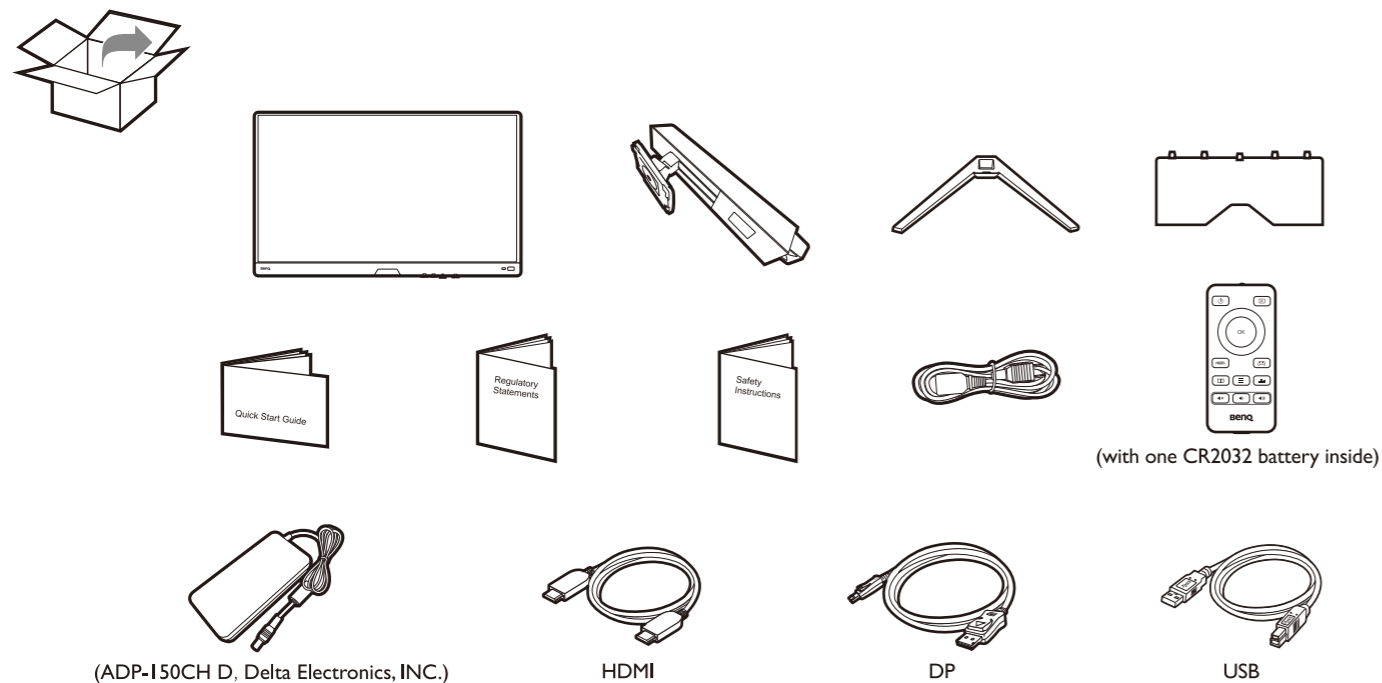

MOBIUZ™

LCD Monitor Quick Start Guide

EX Series

DN: EX2710U-EQ-V1

© 2022 BenQ Corporation. All rights reserved. Rights of modification reserved.

- 7 Video
- 8 Audio
- 9 USB

The terms HDMI, HDMI High-Definition Multimedia Interface, HDMI Trade Dress and the HDMI Logos are trademarks or registered trademarks of HDMI Licensing Administrator, Inc.