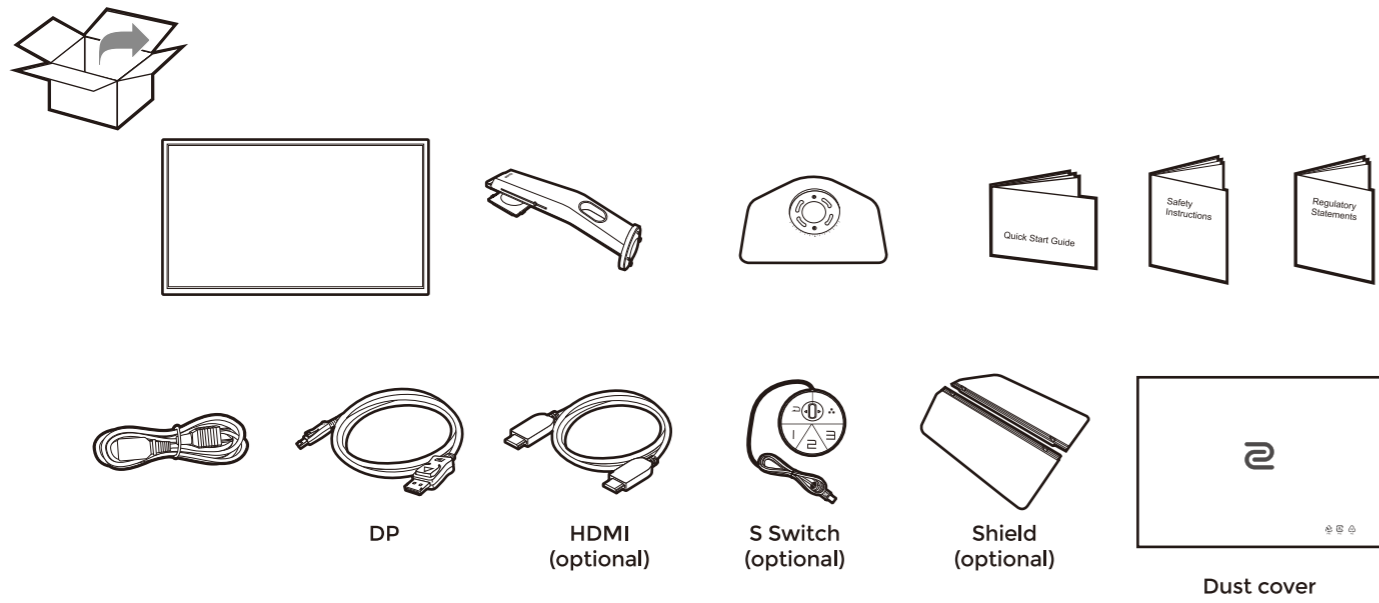

XL
MONITOR FOR
e-SPORTS

XL Series
Quick Start Guide

DN: Z-XL40K-EQ-V6

© 2022 BenQ Corporation. All rights reserved. Rights of modification reserved.

The terms HDMI, HDMI High-Definition Multimedia Interface, HDMI Trade Dress and the HDMI logos are trademarks or registered trademarks of HDMI Licensing Administrator, Inc.