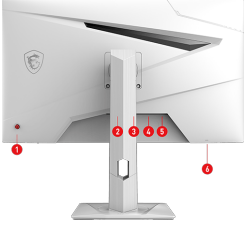

Adjustable Stand

Through adjustments of tilting, lowering and raising, and swiveling, easily change the position of the monitor for maximum ergonomics and optimum viewing experiences.

Console Mode

Perfectly support 120Hz at QHD 2K resolution with next-gen console like PS5 and Xbox series X/S.

HDR Ready

Provide eye-catching detail through contrast and shadows adjustment.

CONNECTIONS

1. 5-Way Joystick Navigator
2. HDMI™ 2.1 (FHD@180Hz)
3. Display Port 1.2a
4. Earphone Out
5. DC-in
6. Kensington Lock