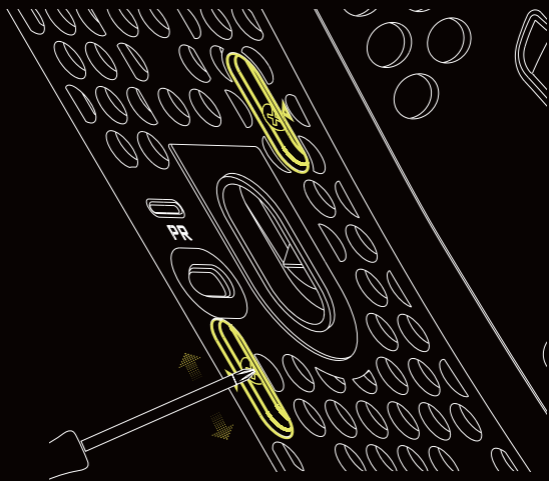

● 1 MM

● 2 MM

🕒 3 s

DEBOUNCE

🕒 5 s

● 2 MS

● 4 MS

● 8 MS

● 12 MS

FACTORY RESET

⌚ 5 s

WEIGHT BALANCE

REMOVE SHELL

**CHARGE THE MOUSE VIA
COMPUTER USB PORT ONLY**

*FOR THE FULL MANUAL: SCAN THE QR CODE
BELOW OR GO TO [XTRFY.COM/DOWNLOADS](https://xtrfy.com/downloads)*