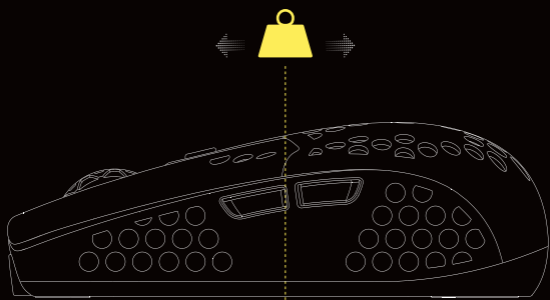

● 12 MS

FACTORY RESET

⌚ 5 s

WEIGHT BALANCE

REMOVE SHELL

**CHARGE THE MOUSE VIA
COMPUTER USB PORT ONLY**

*FOR THE FULL MANUAL: SCAN THE QR CODE
BELOW OR GO TO [XTRFY.COM/DOWNLOADS](https://xtrfy.com/downloads)*