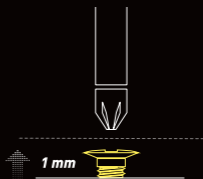

● 12 MS

FACTORY RESET

⌚ 5 s

WEIGHT BALANCE

REMOVE SHELL

**CHARGE THE MOUSE VIA
COMPUTER USB PORT ONLY**

*FOR THE FULL MANUAL: SCAN THE QR CODE
BELOW OR GO TO [XTRFY.COM/DOWNLOADS](https://xtrfy.com/downloads)*