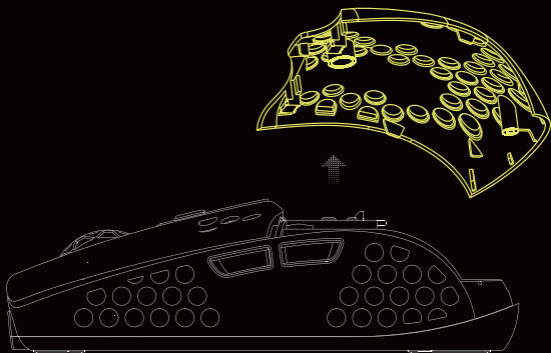

● 12 MS

FACTORY RESET

⌚ 5 s

WEIGHT BALANCE

REMOVE SHELL

**CHARGE THE MOUSE VIA
COMPUTER USB PORT ONLY**

*FOR THE FULL MANUAL: SCAN THE QR CODE
BELOW OR GO TO [XTRFY.COM/DOWNLOADS](https://xtrfy.com/downloads)*