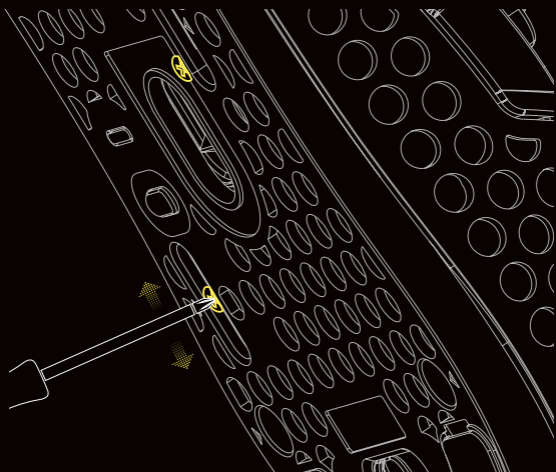

= PGDN

LIFT-OFF DISTANCE

● 1 MM

● 2 MM

DEBOUNCE

● 2 MS

● 4 MS

● 8 MS

● 12 MS

FACTORY RESET

⌚ 5 s

WEIGHT BALANCE

REMOVE SHELL

**CHARGE THE MOUSE VIA
COMPUTER USB PORT ONLY**

*FOR THE FULL MANUAL: SCAN THE QR CODE
BELOW OR GO TO [XTRFY.COM/DOWNLOADS](https://xtrfy.com/downloads)*