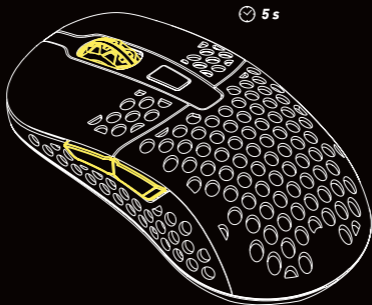

= PGDN

LIFT-OFF DISTANCE

● 1 MM

● 2 MM

DEBOUNCE

● 2 MS

● 4 MS

● 8 MS

● 12 MS

FACTORY RESET

⌚ 5 s

WEIGHT BALANCE

REMOVE SHELL

**CHARGE THE MOUSE VIA
COMPUTER USB PORT ONLY**

*FOR THE FULL MANUAL: SCAN THE QR CODE
BELOW OR GO TO [XTRFY.COM/DOWNLOADS](https://xtrfy.com/downloads)*