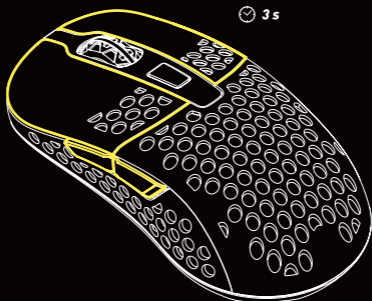

= PGDN

LIFT-OFF DISTANCE

● 1 MM

● 2 MM

DEBOUNCE

● 2 MS

● 4 MS

● 8 MS