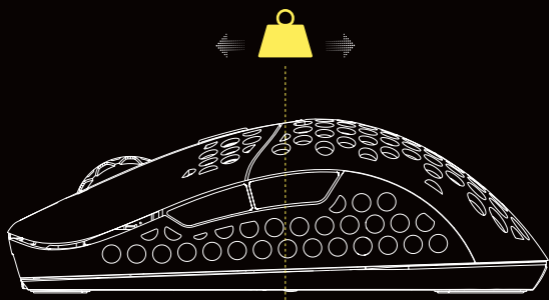

● 12 MS

FACTORY RESET

⌚ 5 s

WEIGHT BALANCE

REMOVE SHELL

**CHARGE THE MOUSE VIA
COMPUTER USB PORT ONLY**

*FOR THE FULL MANUAL: SCAN THE QR CODE
BELOW OR GO TO [XTRFY.COM/DOWNLOADS](https://xtrfy.com/downloads)*