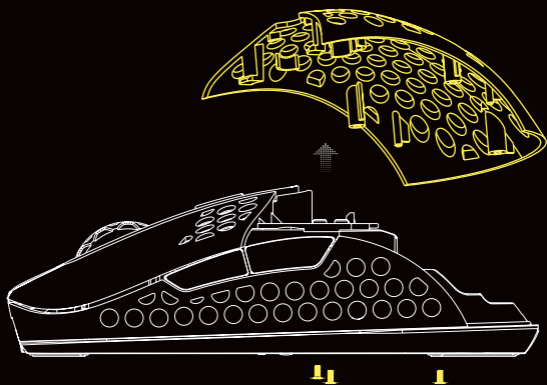

● 12 MS

FACTORY RESET

⌚ 5 s

WEIGHT BALANCE

REMOVE SHELL

**CHARGE THE MOUSE VIA
COMPUTER USB PORT ONLY**

*FOR THE FULL MANUAL: SCAN THE QR CODE
BELOW OR GO TO [XTRFY.COM/DOWNLOADS](https://xtrfy.com/downloads)*