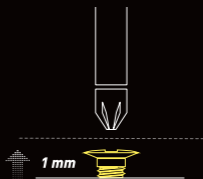

= PGDN

LIFT-OFF DISTANCE

● 1 MM

● 2 MM

DEBOUNCE

● 2 MS

● 4 MS

● 8 MS

● 12 MS

FACTORY RESET

⌚ 5 s

WEIGHT BALANCE

REMOVE SHELL

**CHARGE THE MOUSE VIA
COMPUTER USB PORT ONLY**

*FOR THE FULL MANUAL: SCAN THE QR CODE
BELOW OR GO TO [XTRFY.COM/DOWNLOADS](https://xtrfy.com/downloads)*