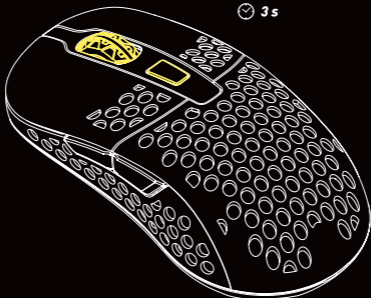

- 125 Hz
- 500 Hz
- 1000 Hz

OFF CPI RGB PGDN

OFF CPI RGB PGDN

OFF CPI RGB PGDN

BRIGHTNESS

OFF CPI RGB PGDN

35

OFF CPI RGB PGDN

= PGDN

LIFT-OFF DISTANCE

● 1 MM

● 2 MM

DEBOUNCE

● 2 MS

● 4 MS

● 8 MS