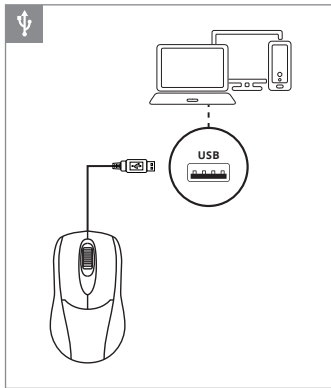

SVEN[®]

QUICK START GUIDE
WIRED MOUSE

www.sven.fi

RX-110

[https://www.sven.fi/en/
catalog/mouse.htm](https://www.sven.fi/en/catalog/mouse.htm)

Model: RX-110

Importer: Tiralana OY, Office 102, Kotolahdentie 15,
48310 Kotka, Finland.