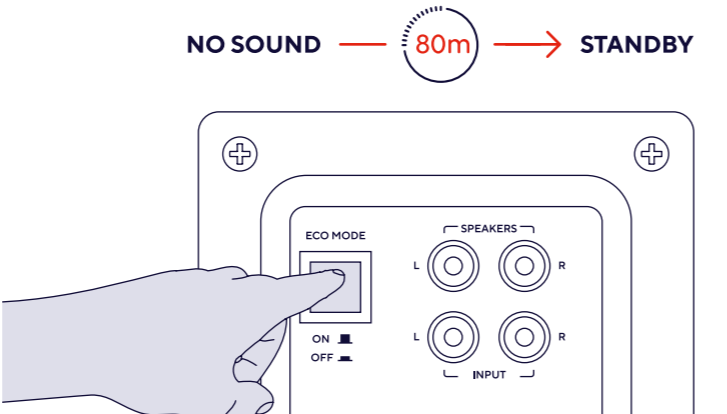

5.

6.

● CLEVER GAMING

GAMINGXTrust.

TYTAN
USER GUIDE
ILLUMINATED SPEAKER SET

FAQ

WWW.TRUST.COM/22944/FAQ

Trust International BV - Laan van Barcelona 600 - 3317DD, Dordrecht, The Netherlands
©2023 Trust All rights reserved.