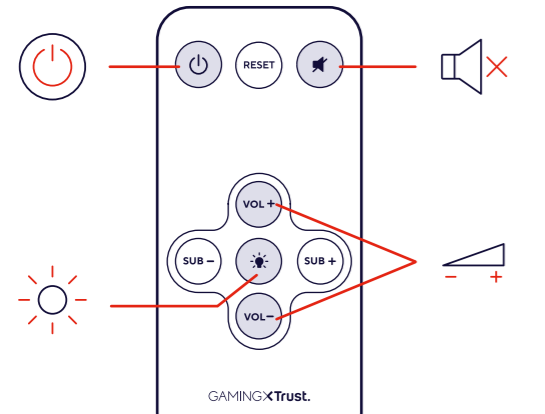

5.

6.

● CLEVER GAMING

GAMINGXTrust.

TYTAN
USER GUIDE
ILLUMINATED SPEAKER SET

FAQ

WWW.TRUST.COM/22944/FAQ

Trust International BV - Laan van Barcelona 600 - 3317DD, Dordrecht, The Netherlands
©2023 Trust All rights reserved.