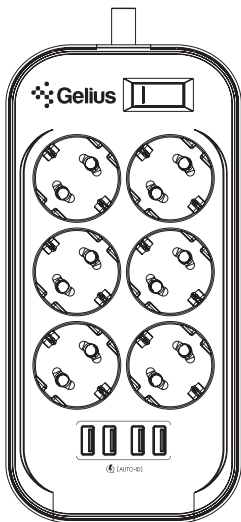

Function

- Multifunctional power outlet: 6 EU connectors with 2500W 10A Output support fast chargers, 4 smart USB ports to 3.4A. AC connection and USB port can charge all household electrical device under 2500W. For example: Computer power supply TV audio-visual, home cinema, toothbrushes, shavers etc.
- Power button with one click: The power button controls all 6-socket outlets and 4-USB ports with one click.
- Protection against overload and excessive current.

Product Specifications

Rated current: 10A

Rated voltage: 250V

Rated power: 2500W

USB output: 5V=3.4A (Auto Max) 17W

Output port: 6 x Sockets Combo 4 x USB

Power cord: 2M

U 2500W
UKRAINIAN SERIES
POWER