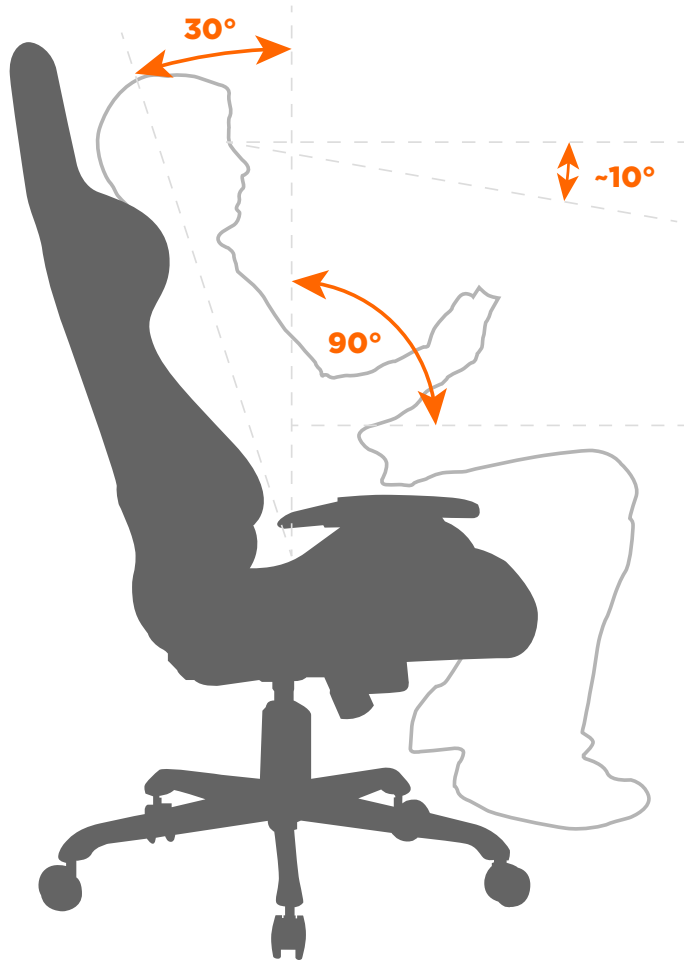

 **CANYON**
GAMING

CANYON GAMING
CHAIRS

How much time

per day do you sit in your chair playing games and working? If it's at least 3-4 hours, then you might feel that a regular office chair does not provide enough comfort, is wearing out fast and doesn't look cool.

Comfort above all

The number one reason most gamers look for a gaming chair is comfort. Canyon Gaming Chairs contain all must-have features like adjustable backrest recline, headrest and lumbar pillows, soft customizable armrests and controllable height. In order to win like a pro, it's exceptionally important to feel good while sitting, as well as to have a chance to lean back, stretch, boost blood circulation and have a short, but qualitative rest between long gaming sessions.