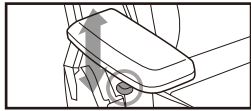

REAL GEAR FOR REAL GAMERS

ASSEMBLY DRAWING

ARMOR S ROYAL

DELUXE GAMING CHAIR

FEATURES

•Height lifting

•Tilting

Adjust the degree of tilting