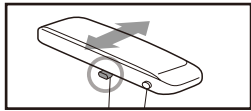

REAL GEAR FOR REAL GAMERS

ASSEMBLY DRAWING

ARMOR S ROYAL

DELUXE GAMING CHAIR

FEATURES

•Height lifting

•Tilting

Adjust the degree of tilting