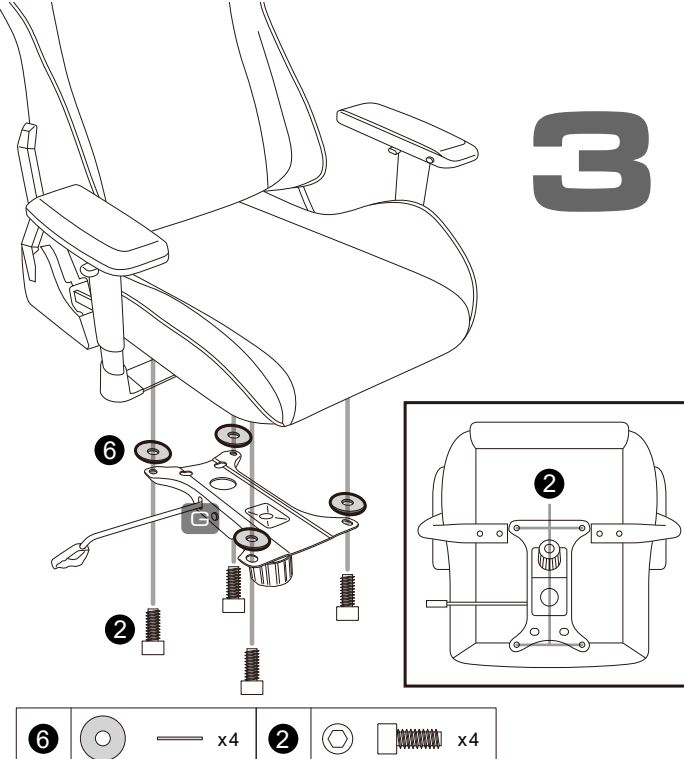

ASSEMBLING INSTRUCTION

1

1		x4
3		x4

2

4		x2	NOTICE: C PART is installed on LEFT side.	NOTICE: D PART is installed on RIGHT side.
5		x2		

3

6		x4	2		x4

4

5

6

GLOBAL WARRANTY POLICY

WARRANTY PERIODS OF COUGAR GAMING DEVICES

Product : COUGAR GAMING CHAIR

Warranty : 1 Year

This warranty gives you specific legal rights. You may also have other rights granted under local law. These rights may vary.

WARRANTY AGREEMENT

- If the product has defects in material or manufacture, COUGAR will provide product repair and replacement service within the warranty period.
- Our warranty service is based on the date of the invoice or warranty card.

CONDITIONS WHERE FREE MAINTENANCE IS NOT PROVIDED