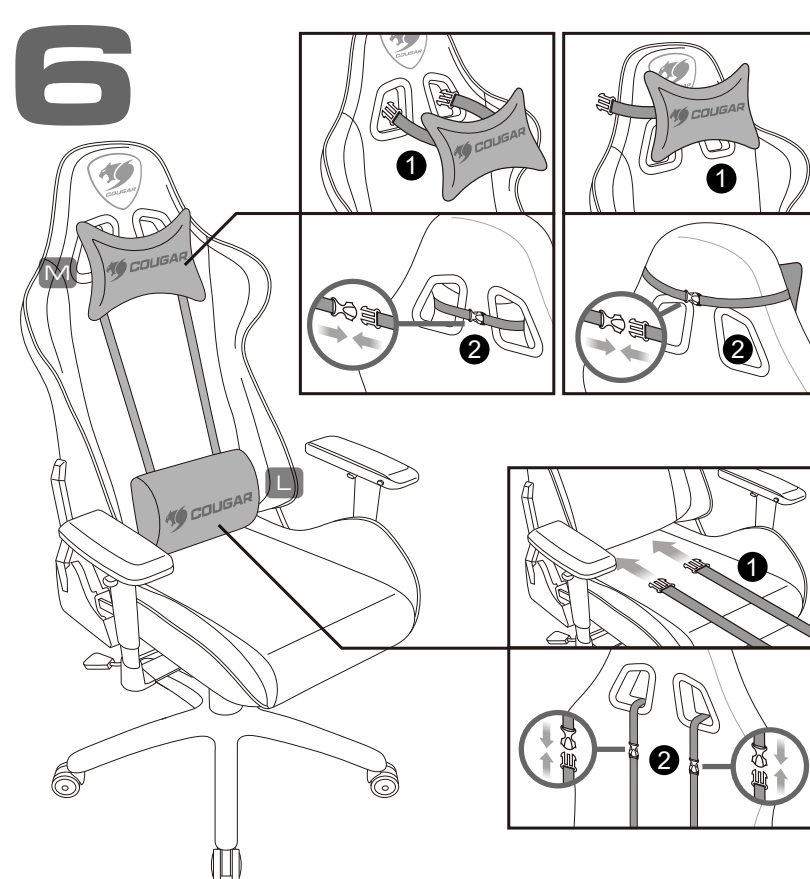

ITALIANO

COUGAR ARMOR S ROYAL, La Sedia Perfetta Per I Gamer Professionisti.

ASSEMBLING INSTRUCTION

1

| | | |
|---|--|----|
| 1 | | x4 |
| 3 | | x4 |

2

| | | | | |
|---|--|----|--|---|
| 4 | | x2 | NOTICE: C PART is installed on LEFT side. | NOTICE: D PART is installed on RIGHT side. |
| 5 | | x2 | | |

3

| | | | | | |
|---|--|----|---|--|----|
| 6 | | x4 | 2 | | x4 |
|---|--|----|---|--|----|

4

5

6

GLOBAL WARRANTY POLICY

WARRANTY PERIODS OF COUGAR GAMING DEVICES

Product : COUGAR GAMING CHAIR