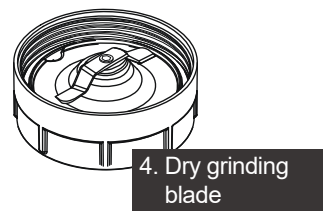

gorenje

Life Simplified

**QUICK
GUIDE**

NUTRI POWER BLENDER
BN 1200AL

1000ml
✓
1. Large jug

500ml
✓
2. Small jug

3. NutriBlade blade

4. Dry grinding blade