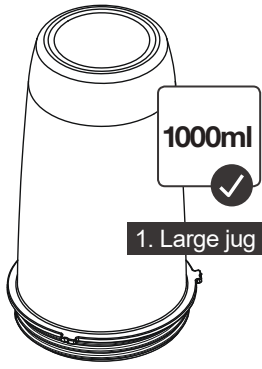

gorenje

Life Simplified

**QUICK
GUIDE**

NUTRI POWER BLENDER
BN 1200AL

1000ml
✓
1. Large jug

500ml
✓
2. Small jug

3. NutriBlade blade

4. Dry grinding blade

5. Motor unit

6. Lid with a drinking spout

7. Storage lid 2x

1.

2.

3.

4.

5.