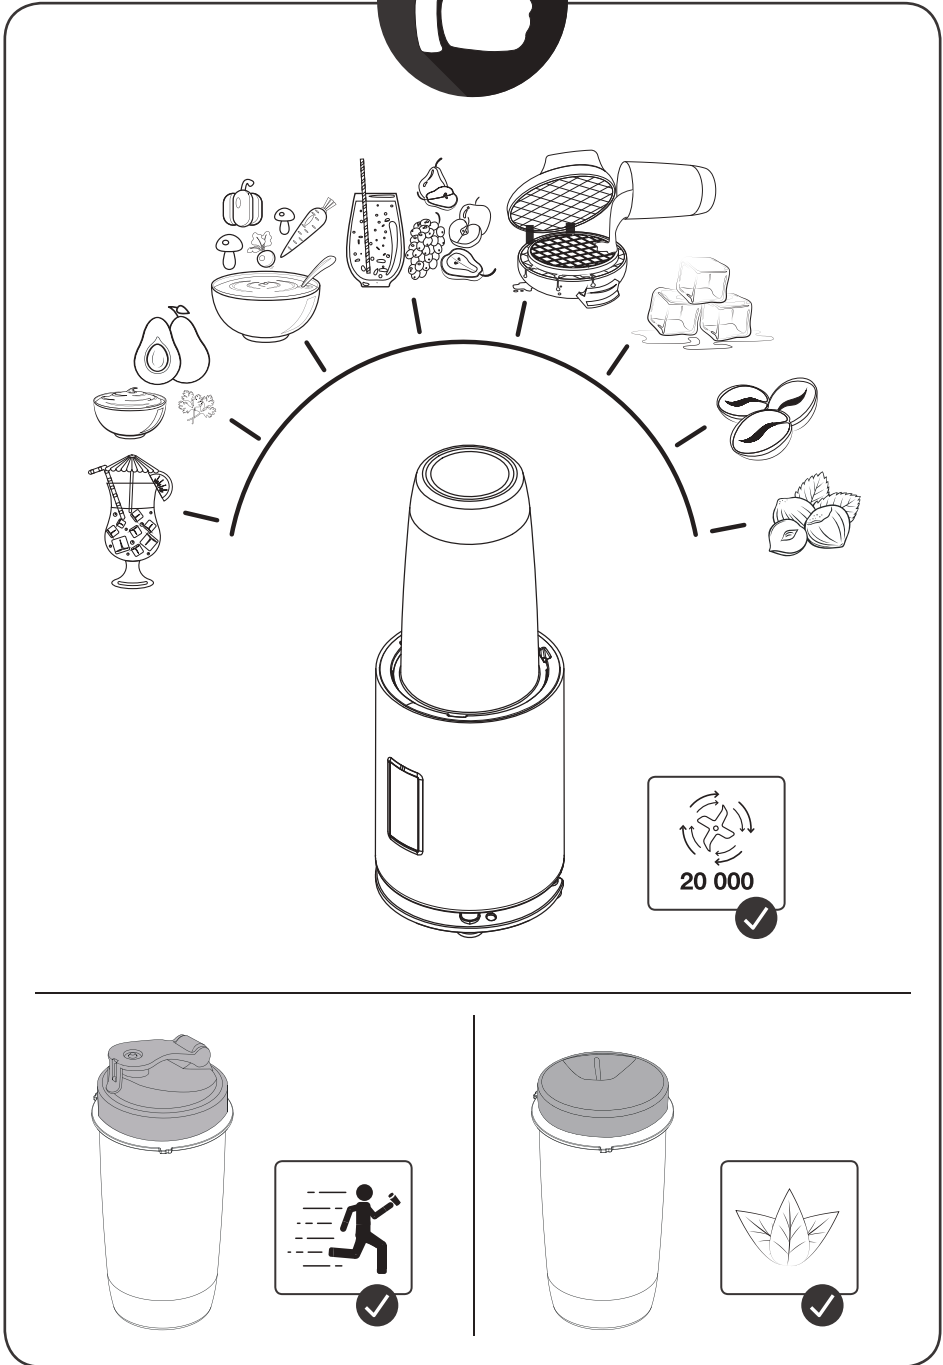

gorenje

Life Simplified

**QUICK
GUIDE**

NUTRI POWER BLENDER
BN 1200AL

1000ml
✓
1. Large jug

500ml
✓
2. Small jug

3. NutriBlade blade

4. Dry grinding blade

5. Motor unit

6. Lid with a drinking spout

7. Storage lid 2x

1.

2.

3.

4.

5.