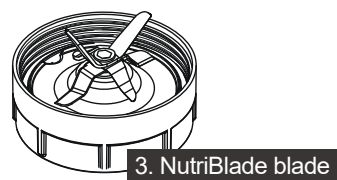

gorenje

Life Simplified

**QUICK
GUIDE**

NUTRI POWER BLENDER
BN 1200AL

1000ml
✓
1. Large jug

500ml
✓
2. Small jug

3. NutriBlade blade

4. Dry grinding blade