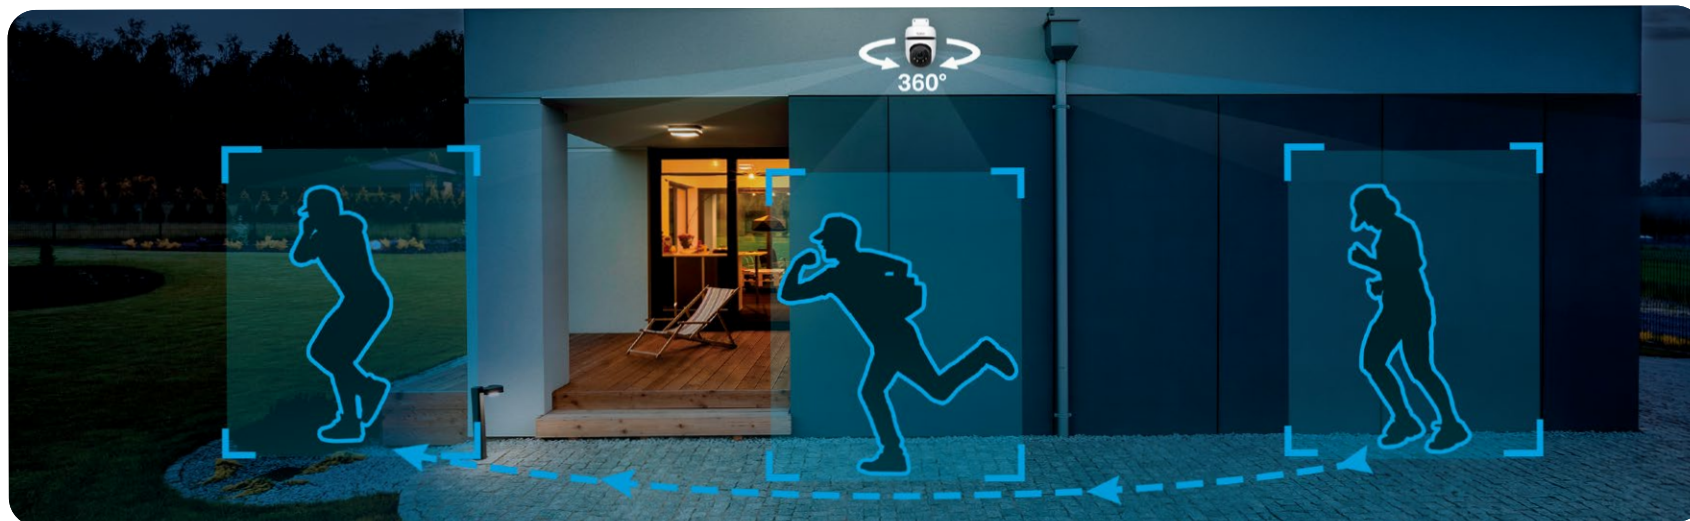

Outdoor Pan/Tilt Security Wi-Fi Camera

Model: Tapo C510W

Smart. Secure. Easy.

 2K Resolution Live View

 360° Visual Coverage

 Smart Person Detection

 Local microSD Storage

// Highlights

2K Resolution, Full-Color Night Vision

Enhances your security by revealing highly-detailed images and vivid colors. Receive full-color live view even in total darkness with built-in spotlights.

360° Visual Coverage and Motion Tracking

Provides panoramic views and enables you to keep an eye on more vital areas. Tapo C510W will also track and follow a subject smartly to keep it within the camera's field of view.

// Highlights

Person Detection and Notification

// Features

IP65 Weatherproof

Helps Tapo C510W perform well even in harsh environments with rain and dust.

Sound and Light Alarm

Triggers built-in/prerecorded sounds and light as an alarm to frighten away unwanted visitors.