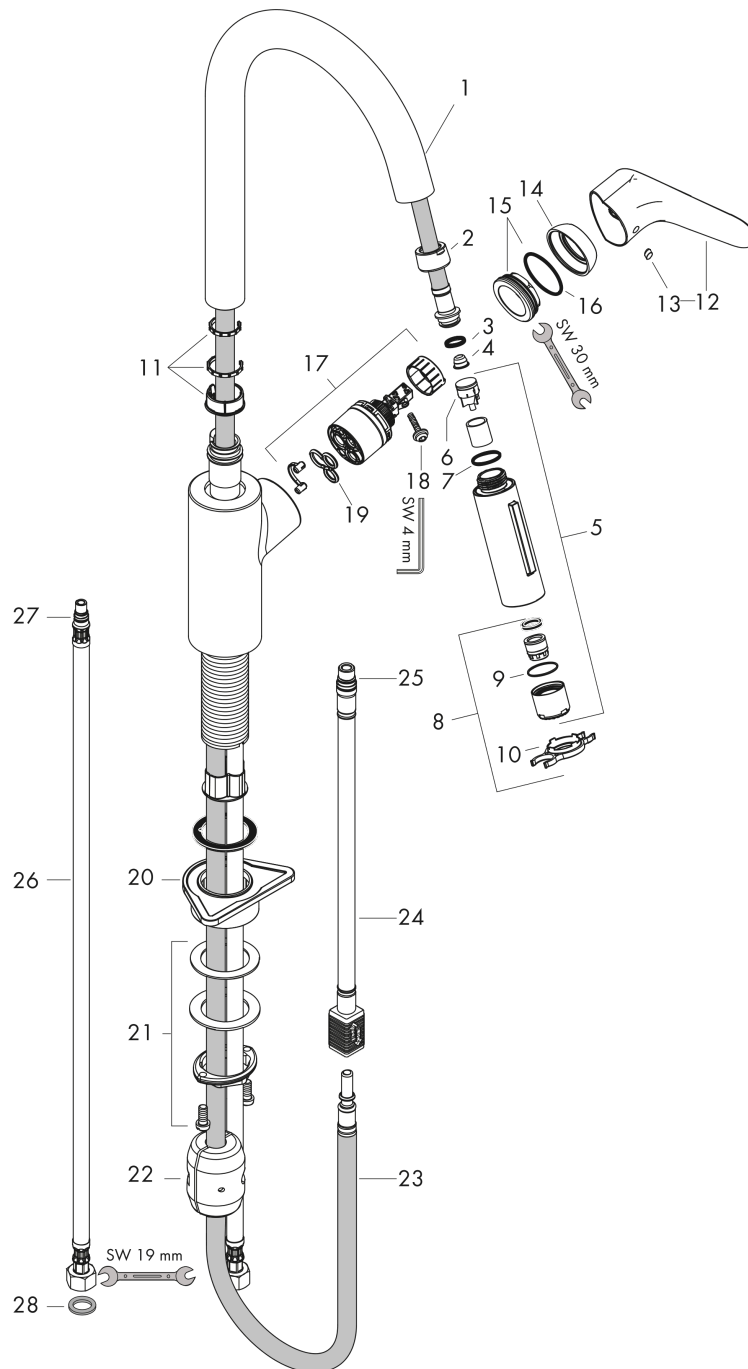

Focus M41

Single lever kitchen mixer 240, pull-out spray, 2jet

Finish: **Matt Black** Article Number: **31815670**

Description

product features

- ComfortZone 240
- swivel range adjustable in 2 steps to 110° or 150°
- laminar spray, shower spray
- lockable shower spray, spray returns through pressing spray diverter and spray returns automatically through handle closing
- MagFit magnetic shower support
- quick connect hose
- connection dimension: DN15
- maximum flow rate at 3 bar: 10 l/min
- ceramic cartridge
- connection type: G 3/8 connections
- temperature limitation adjustable
- integrated non-return valve
- suitable for continuous flow water heaters
- extension length up to 50 cm

Focus M41

Single lever kitchen mixer 240, pull-out spray, 2jet

Finish: **Matt Black** Article Number: **31815670**

Exploded Drawing

Year of production: >07/19

Focus M41

Single lever kitchen mixer 240, pull-out spray, 2jet

Finish: **Matt Black** Article Number: **31815670**

Spare part list

Year of production: >07/19

Pos.	Description	Article Number	PC	PU
1	spout cpl.	95562670	65	1
2	nut	92755000	6	1
3	O-ring 11x2	98127000	1	1
4	filter	97735000	1	1
5	handspray	98459670	64	1
6	set of non return valves DW 15	97350000	6	1
7	O-ring 18x1,5	98231000	1	1
8	aerator laminar M22x1 (15 l/min)	95909000	10	1
9	O-ring 20x1	98140000	1	1
10	service tool	95910000	3	1
11	set of lever collars	98365000	3	1
12	handle	98460670	61	1
13	screw cover	96338000	1	1
14	flange	95498670	53	1
15	nut	97209000	5	1
16	O-Ring 32x2	98193000	1	1
17	cartridge, assy	92730000	11	1
18	locking screw for handle	95140000	2	1
19	seal	95008000	3	1
20	support	97523000	2	1
21	fixing set (special)	93253000	6	1
22	weight	92500000	9	1
23	hose 1,50 m	95507000	12	1
24	connection hose 600 mm M10x1	95561000	7	1
25	O-ring 8x1,75	97827000	1	1
26	connection hose 900 mm M8x0,75 G3/8	96316000	9	1
27	O-ring 7x1,5	98422000	1	1
28	sealing set	95581000	2	1