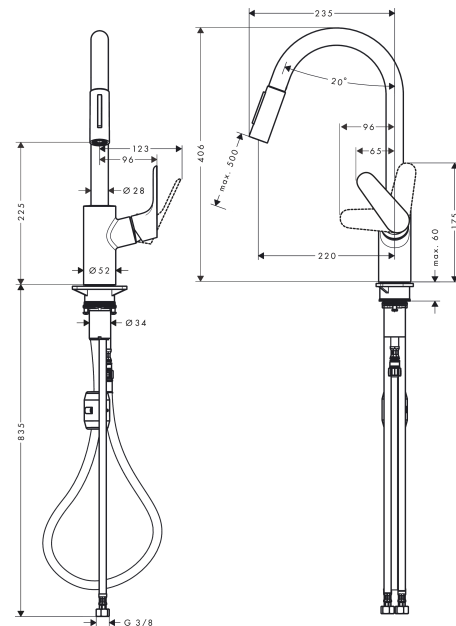

Focus M41

Single lever kitchen mixer 240, pull-out spray, 2jet

Finish: **Matt Black** Article Number: **31815670**

Description

product features

- ComfortZone 240
- swivel range adjustable in 2 steps to 110° or 150°
- laminar spray, shower spray
- lockable shower spray, spray returns through pressing spray diverter and spray returns automatically through handle closing
- MagFit magnetic shower support
- quick connect hose
- connection dimension: DN15
- maximum flow rate at 3 bar: 10 l/min
- ceramic cartridge
- connection type: G 3/8 connections
- temperature limitation adjustable
- integrated non-return valve
- suitable for continuous flow water heaters
- extension length up to 50 cm

Technology

Design awards

Product image

Scale drawing

Focus M41

Single lever kitchen mixer 240, pull-out spray, 2jet

Finish: **Matt Black** Article Number: **31815670**

Flowchart

Finish: **Matt Black** Article Number: **31815670**

Spare part list

Year of production: >07/19

Pos.	Description	Article Number	PC	PU
1	spout cpl.	95562670	65	1
2	nut	92755000	6	1
3	O-ring 11x2	98127000	1	1
4	filter	97735000	1	1
5	handspray	98459670	64	1
6	set of non return valves DW 15	97350000	6	1
7	O-ring 18x1,5	98231000	1	1
8	aerator laminar M22x1 (15 l/min)	95909000	10	1
9	O-ring 20x1	98140000	1	1
10	service tool	95910000	3	1
11	set of lever collars	98365000	3	1
12	handle	98460670	61	1
13	screw cover	96338000	1	1
14	flange	95498670	53	1
15	nut	97209000	5	1
16	O-Ring 32x2	98193000	1	1
17	cartridge, assy	92730000	11	1
18	locking screw for handle	95140000	2	1
19	seal	95008000	3	1
20	support	97523000	2	1
21	fixing set (special)	93253000	6	1
22	weight	92500000	9	1
23	hose 1,50 m	95507000	12	1
24	connection hose 600 mm M10x1	95561000	7	1
25	O-ring 8x1,75	97827000	1	1
26	connection hose 900 mm M8x0,75 G3/8	96316000	9	1
27	O-ring 7x1,5	98422000	1	1
28	sealing set	95581000	2	1