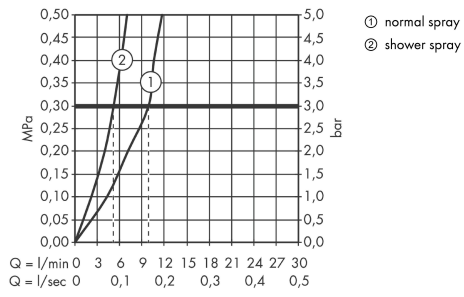

Focus M41

Single lever kitchen mixer 240, pull-out spray, 2jet

Finish: **Matt Black** Article Number: **31815670**

Description

product features

- ComfortZone 240
- swivel range adjustable in 2 steps to 110° or 150°
- laminar spray, shower spray
- lockable shower spray, spray returns through pressing spray diverter and spray returns automatically through handle closing
- MagFit magnetic shower support
- quick connect hose
- connection dimension: DN15
- maximum flow rate at 3 bar: 10 l/min
- ceramic cartridge
- connection type: G 3/8 connections
- temperature limitation adjustable
- integrated non-return valve
- suitable for continuous flow water heaters
- extension length up to 50 cm

Technology

Design awards

Product image

Scale drawing

Focus M41

Single lever kitchen mixer 240, pull-out spray, 2jet

Finish: **Matt Black** Article Number: **31815670**

Flowchart